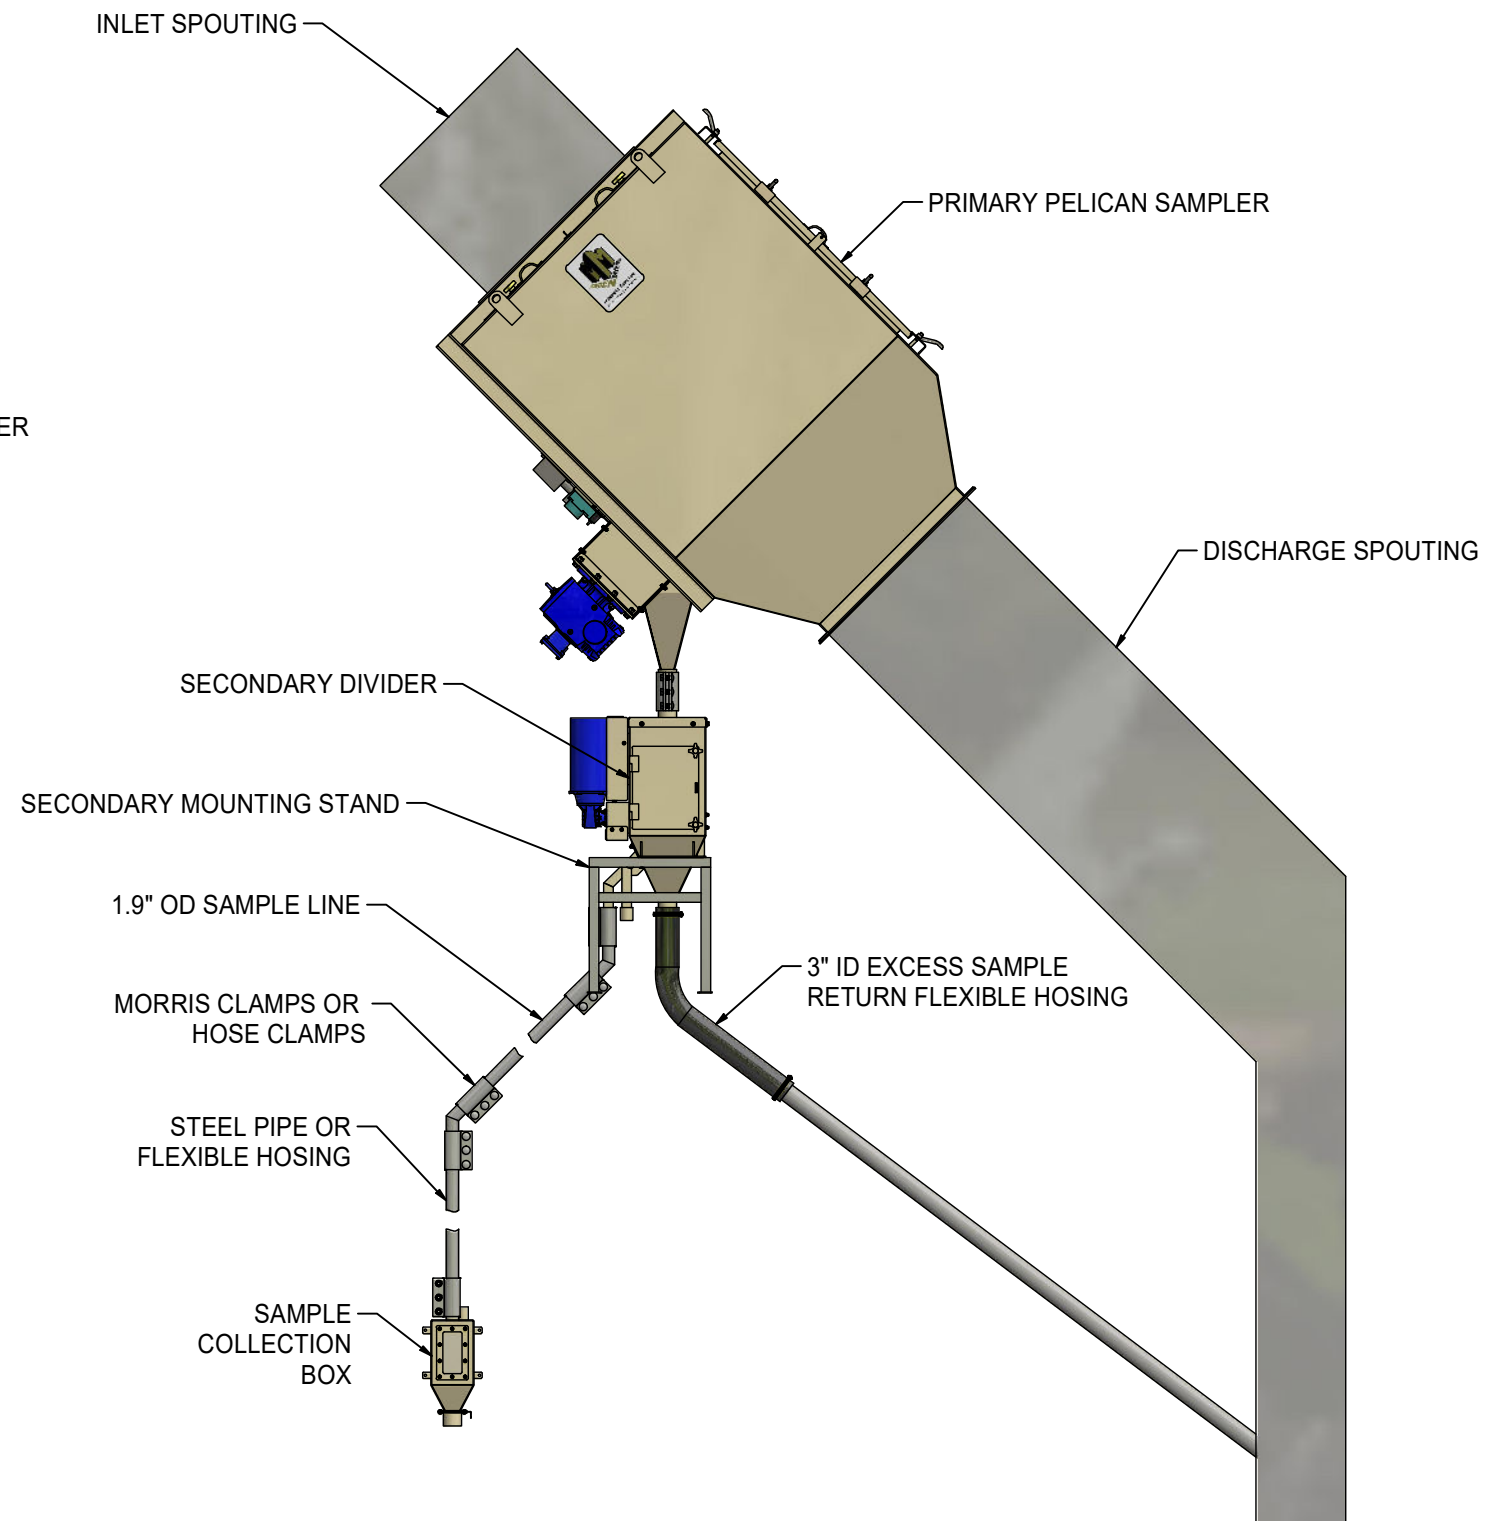

VERTICAL SAMPLING APPLICATION

ANGLED SAMPLING APPLICATION

 MINDEN MFG 512 MAIN STREET MINDEN, IA 51553 (402) 718-1639 WWW.MINDENMFG.COM	DRAWN BY	MFletcher	SHEET DETAIL MOUNTING DIAGRAM FOR VERTICAL & ANGLED DIVERTER STYLE SAMPLING SYSTEMS PART # MOUNTING DIAGRAM
	SCALE	NOT TO SCALE	
	DATE	11/30/2022	
	CK BY	CK DATE	
ALL WELDS: E70XX (U.N.O.)		WEIGHT	N/A
TOLERANCES UNLESS NOTED OTHERWISE	FRACTION ± 1/16 TWO DECIMAL ± .06 ANGULAR ± .5°		